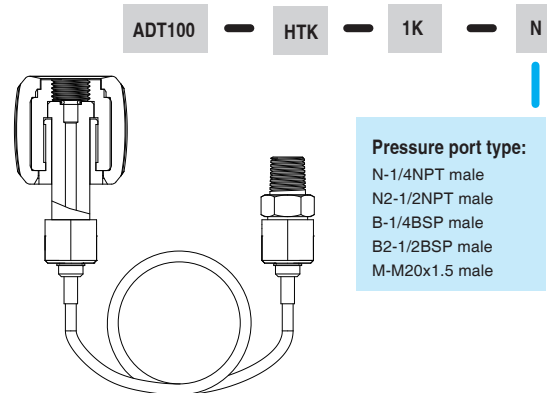

Low Pressure Hose Test Kits

The Additel 100 series Low Pressure Hose Test Kits are designed to extend your pressure calibrations to a convenient location to adapt from one pressure connection to another. Each test kit has 5 feet of flexible hose rated to 1,000 psi (70 bar) which connects a male NPT, BSP, or Metric connector to a variety of female quick connectors. Additel's specially designed quick connectors allow for hand-tight connection without the need for wrenches or Teflon tape. The Additel 100 series Hose Test Kits are a great accessory to any pressure pump or controller.

SPECIFICATIONS

- Max pressure: 1,000 psi (70 bar)
- Hose length: 5 ft (1.5 m)
- Connection: Each hose test kit is fitted with a female quick connect adapter on one end and a corresponding male adapter on the other. (e.g. ADT100-HTK-1K-N has a 1/4 NPT female quick connect on one end and a 1/4 NPT male adapter on the other).

Note: Custom lengths available by request.

ORDERING INFORMATION

- Model Number

Don't need the entire kit? Order individual adapters with the above part numbers.