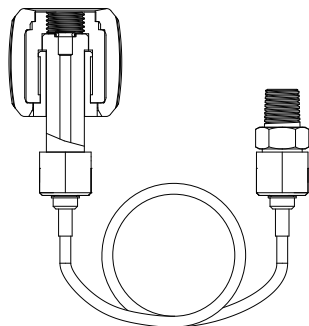

ORDERING INFORMATION

- Model Number

ADT100 - HTK - NPTM4 - NPTF4Q

Pressure port type:

NPTM4-1/4NPT male
NPTM2-1/2NPT male
BSPM4-1/4BSP male
BSPM2-1/2BSP male
M20M-M20x1.5 male

Pressure port type:

NPTF2Q-1/2NPT female quick connect
NPTF3Q-3/8NPT female quick connect
NPTF4Q-1/4NPT female quick connect
NPTF8Q-1/8NPT female quick connect
BSPF2Q-1/2BSP female quick connect
BSPF3Q-3/8BSP female quick connect
BSPF4Q-1/4BSP female quick connect
BSPF8Q-1/8BSP female quick connect
M20FQ-M20x1.5 female quick connect

Don't need the entire kit? Order individual adapters with the above part numbers.